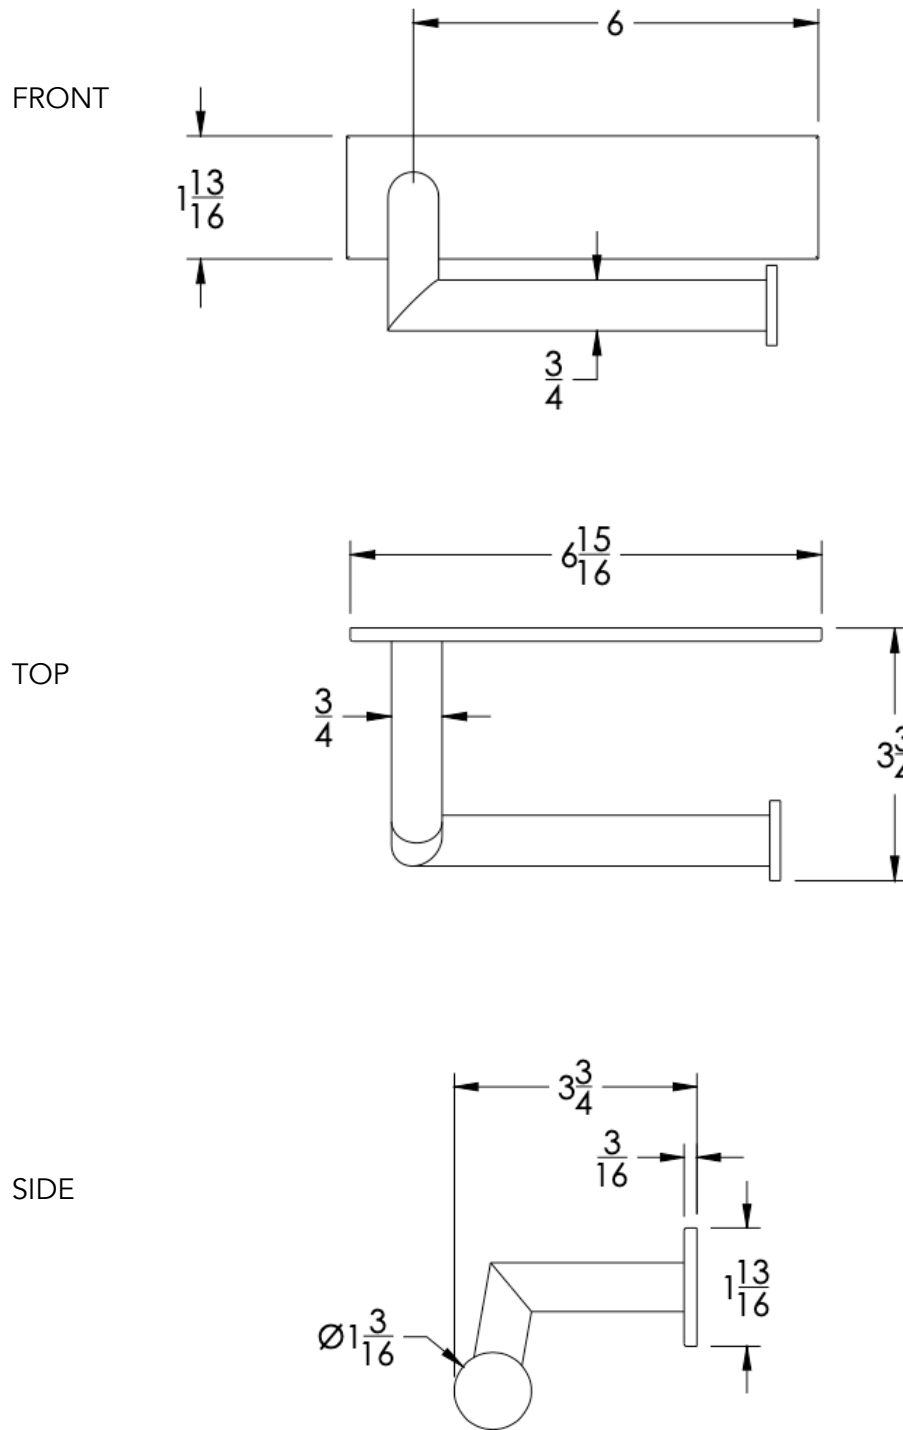

COLLECTION EXPONENT

TISSUE HOLDER

Model	Product	Finishes Available
EXP-TPHR	Tissue Holder (Facing Right)	Multiple finishes available. Over 23 finishes to choose from.
EXP-TPHL	Tissue Holder (Facing Left)	

Dimensions in inches

NOTE: Dimensions subject to change without notice.